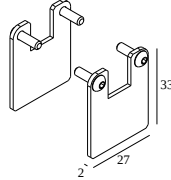

FTL35 F HE TR/TRW - END CAP SET

16428 0310 ANO

AVAILABLE IN
ALU ANODIZED 16428 0310 ANO

 [View on website](#)

General info	
LOCATION	indoor
WEIGHT (KG)	0.1
INFORMATION	SET OF 2 PCS

Notes: